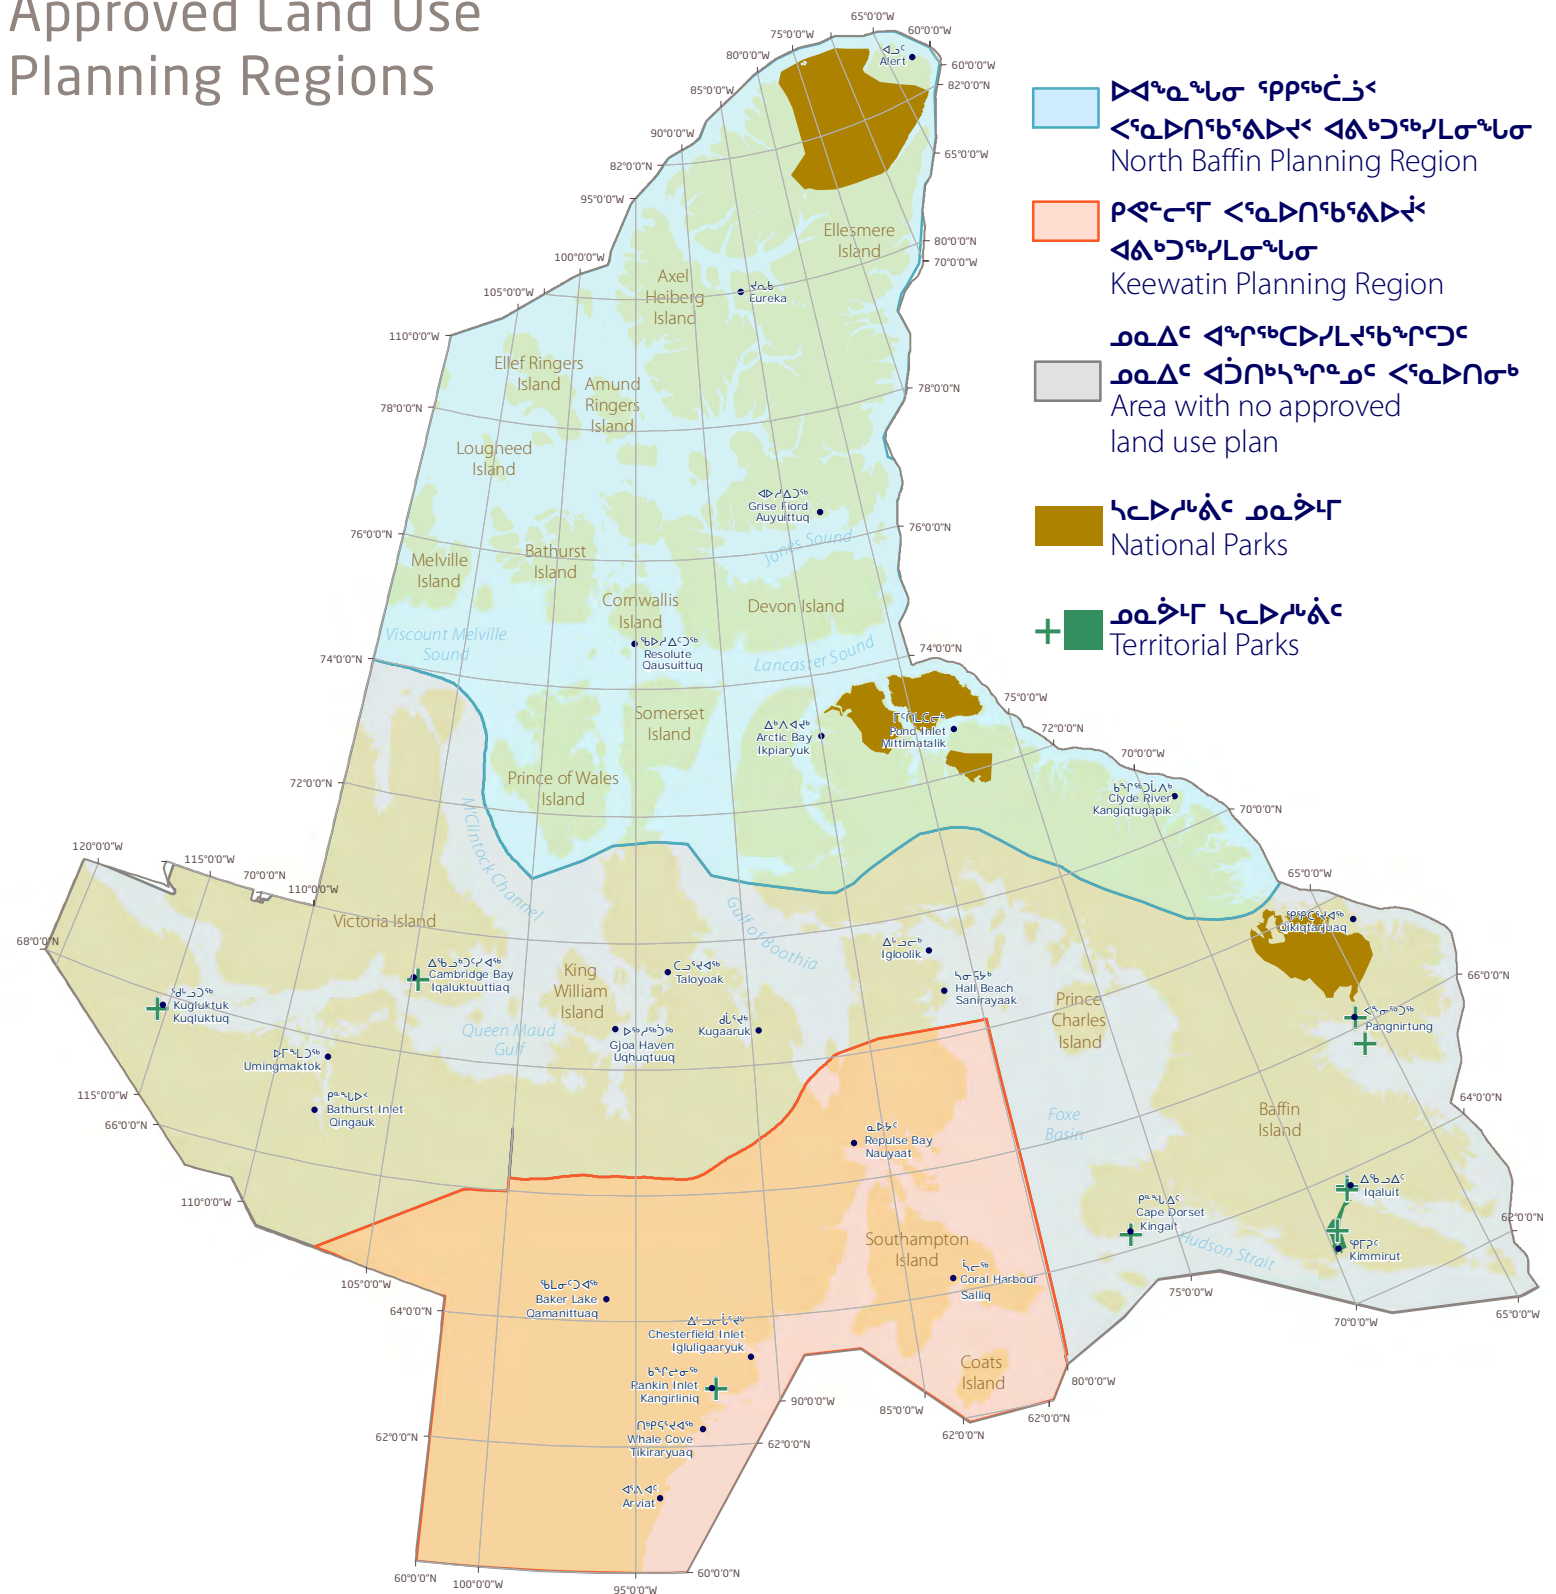

ᐃᑦᑎᑦᑕᐅᑭᑦ ᓄᓇᐅᑦ ᐃᑕᑎᑦᑎᑦᑎᑦᑎᑦ ᐅᑦᑎᑦᑎᑦ ᐃᑕᑎᑦᑎᑦᑎᑦ

Approved Land Use Planning Regions

ᐅᑦᑎᑦᑎᑦᑎᑦᑎᑦ ᐃᑦᑎᑦᑎᑦᑎᑦᑎᑦ ᐅᑦᑎᑦᑎᑦᑎᑦᑎᑦ
ᑎᑦᑎᑦᑎᑦᑎᑦᑎᑦ: Canada Lambert Conformal Conic,
 ᐅᑦᑎᑦᑎᑦᑎᑦᑎᑦᑎᑦ ᐅᑦᑎᑦᑎᑦᑎᑦᑎᑦᑎᑦ, ᐅᑦᑎᑦᑎᑦᑎᑦᑎᑦᑎᑦ
 ᐅᑦᑎᑦᑎᑦᑎᑦᑎᑦᑎᑦ ᓄᓇᐅᑦᐅᑦᑎᑦᑎᑦ.
 ᐅᑦᑎᑦᑎᑦᑎᑦᑎᑦ: ᐃᑕ, 2012

This map has been produced by the Nunavut Planning Commission (NPC). Projection: Canada Lambert Conformal Conic, NAD83. North is up and follows gridlines. Date: August 21, 2012